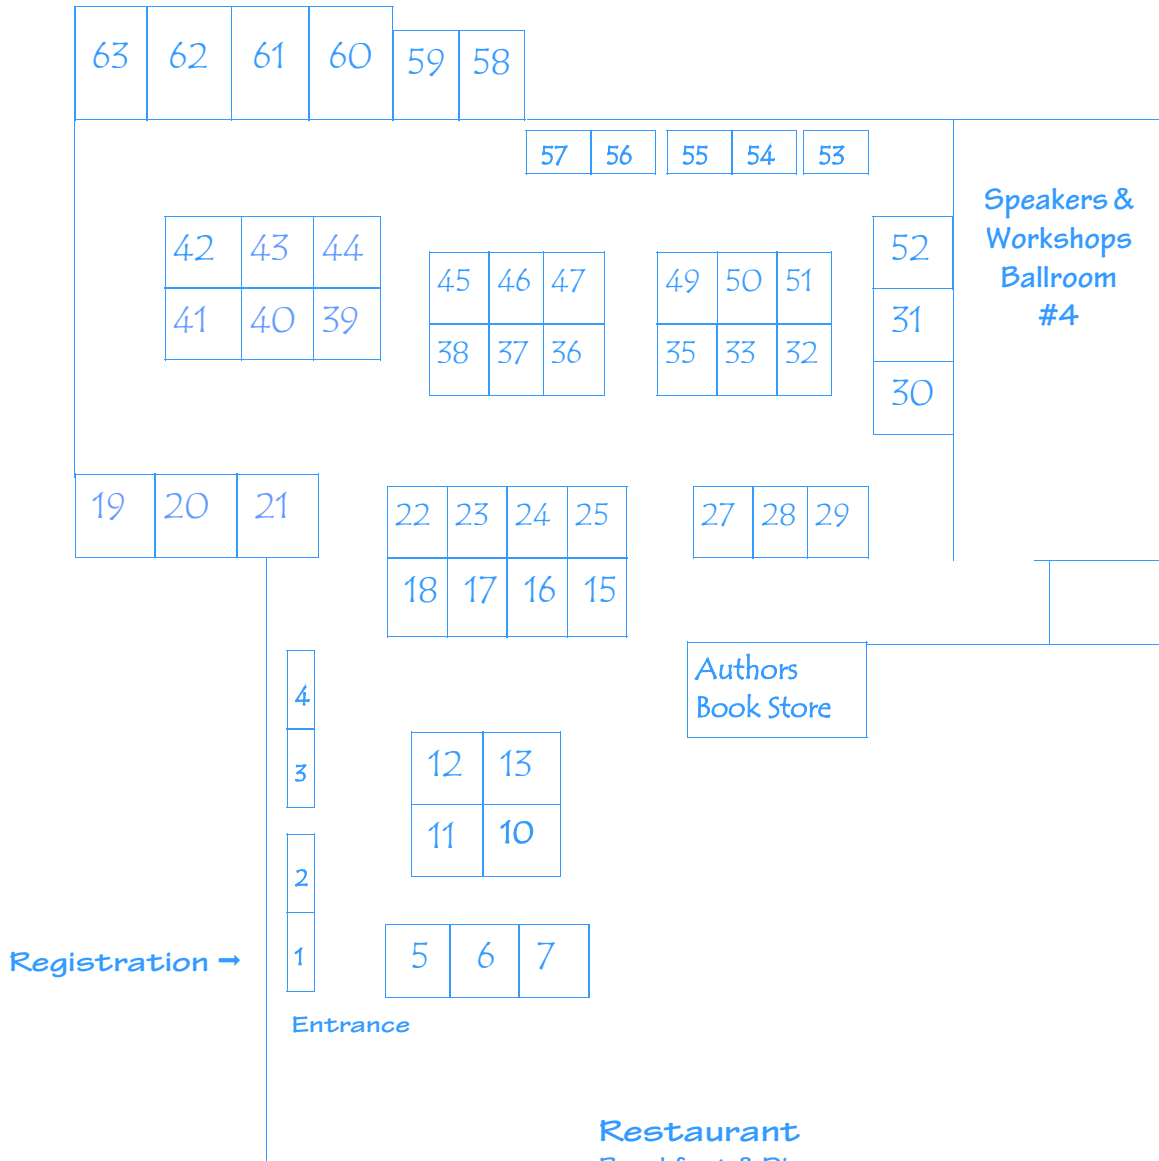

# Floor Plan

## Hawaii Total Well Being Expo Kahalu'u Ballrooms, Lanai & Promenade

← **Kalanikai Grill**  
Lunch

**To Lobby** →

**Pool Terrace**  
Speakers & Workshops